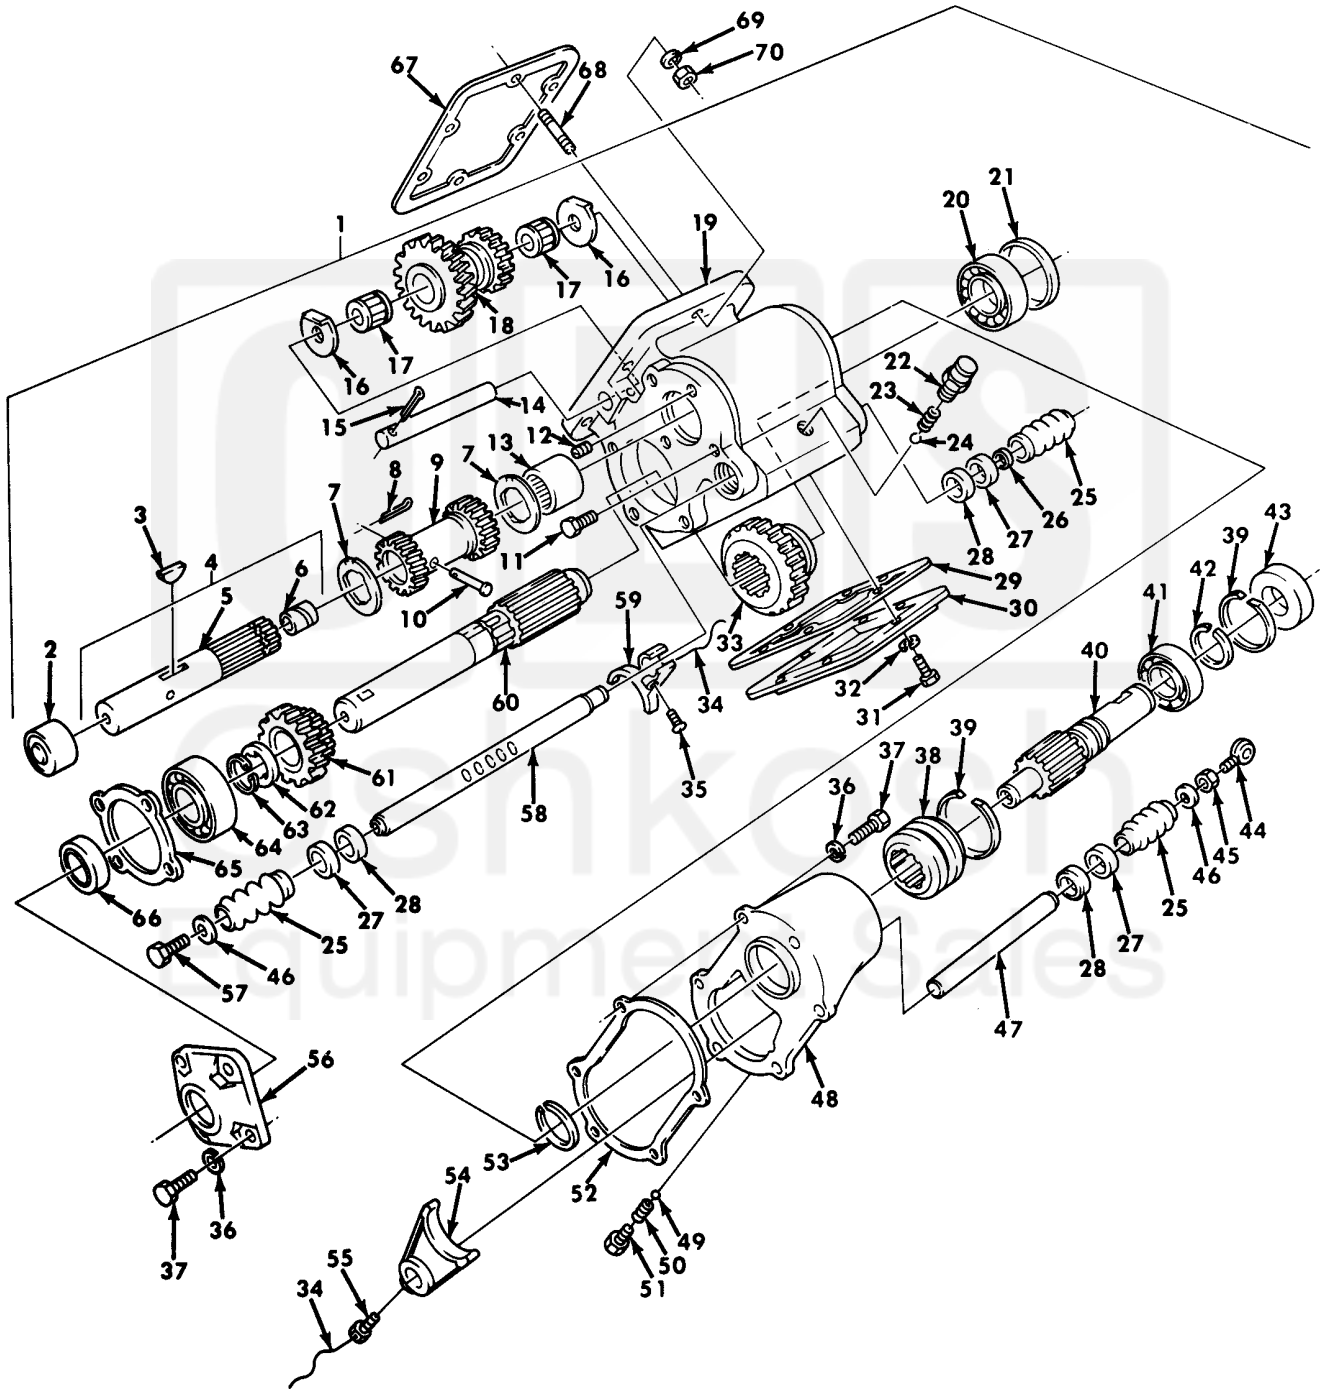

UNIT, DIRECT SUPPORT, AND GENERAL SUPPORT MAINTENANCE
REPAIR PARTS AND SPECIAL TOOLS LIST
TRUCK, 5-TON, 6X6, M809 SERIES TRUCKS (DIESEL)

Figure 418. Transmission Power Takeoff Assembly and Mounting Hardware.

UNIT, DIRECT SUPPORT, AND GENERAL SUPPORT MAINTENANCE
REPAIR PARTS AND SPECIAL TOOLS LIST
TRUCK, 5-TON, 6X6, M809 SERIES TRUCKS (DIESEL)

Figure 419. Transmission Power Takeoff Assembly and Mounting Hardware.